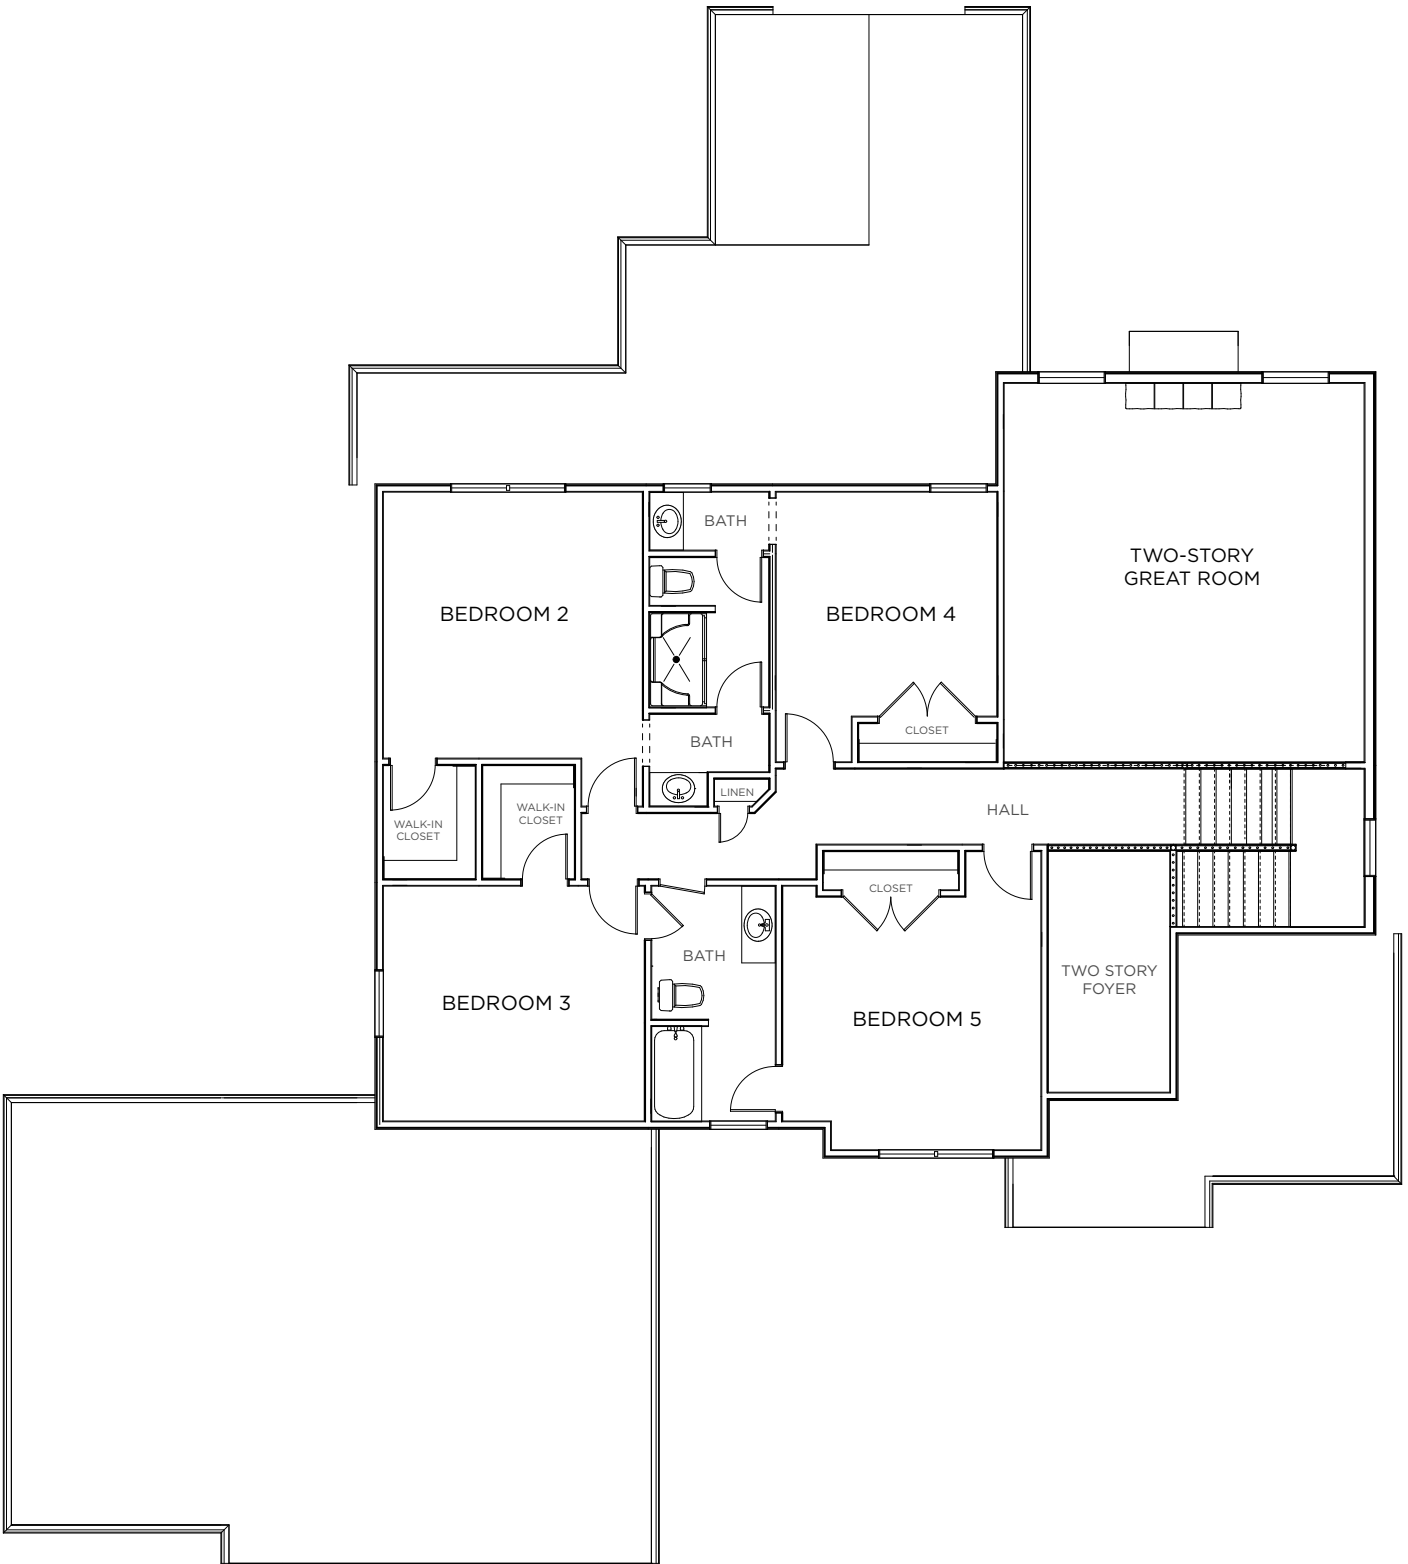

# SUMMERFIELD HOME

FIRST FLOOR MASTER HOME  
 TOTAL 2,968 - 3,435 SF

FIRST FLOOR LEVEL  
 2,000 - 2,220 SF

# SUMMERFIELD HOME

FIRST FLOOR MASTER HOME  
 TOTAL 2,968 - 3,435 SF

SECOND FLOOR LEVEL  
 968 - 1,215 SF