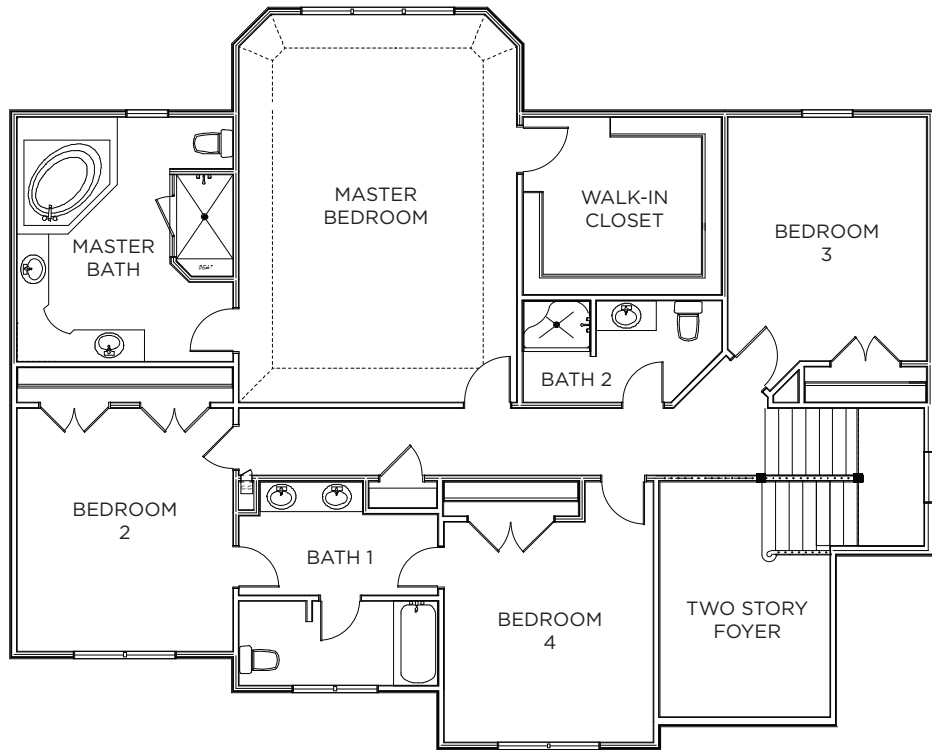

# NEW HAVEN HOME

COLONIAL HOME  
TOTAL 3,837 SF

FIRST FLOOR LEVEL  
2,108 SF

# NEW HAVEN HOME

COLONIAL HOME  
TOTAL 3,837 SF

SECOND FLOOR LEVEL  
1,729 SF