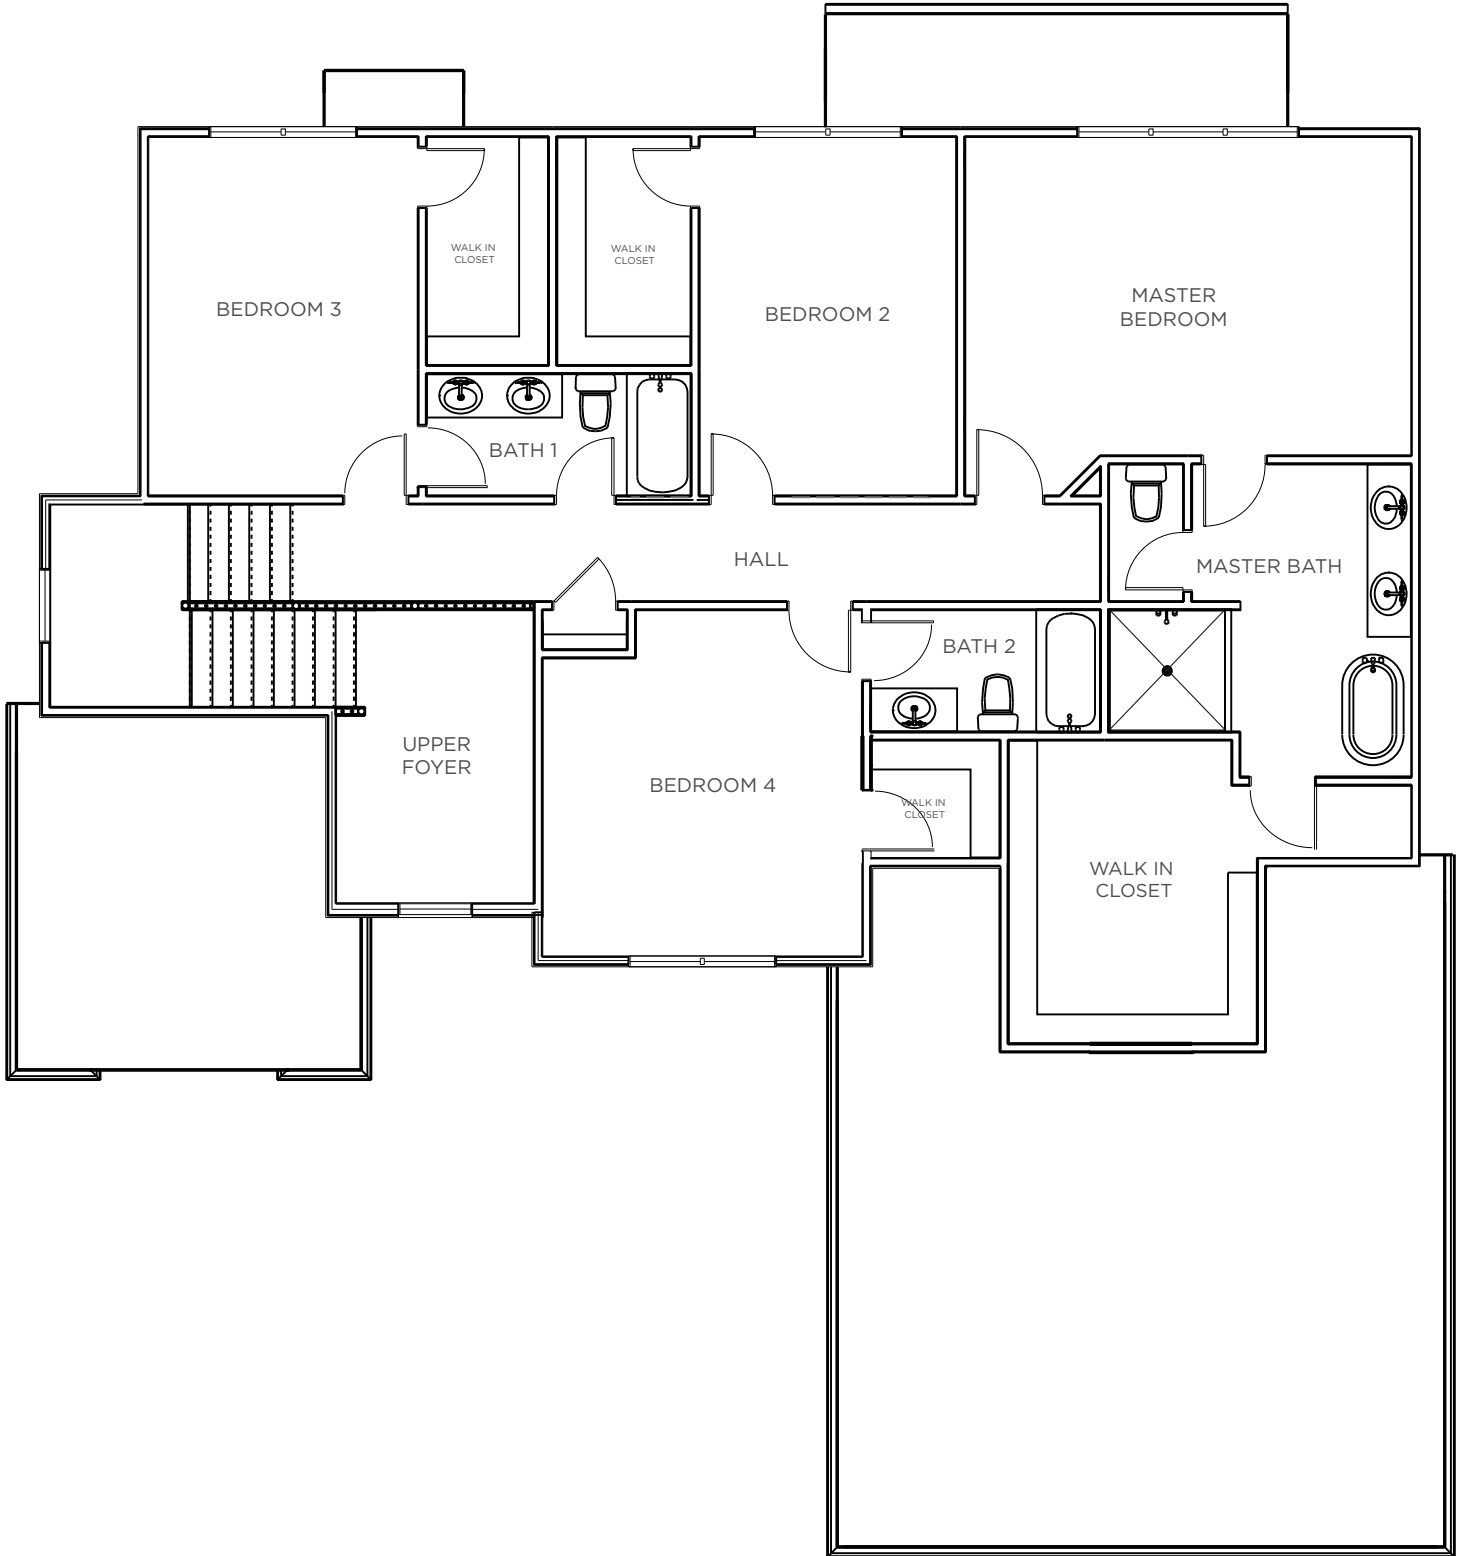

# GREENWICH HOME

COLONIAL HOME  
TOTAL 3,188 - 3,541

FIRST FLOOR LEVEL  
1,727 - 1,855 SF

# GREENWICH HOME

COLONIAL HOME  
TOTAL 3,188 - 3,541

SECOND FLOOR LEVEL  
1,461 - 1,686 SF