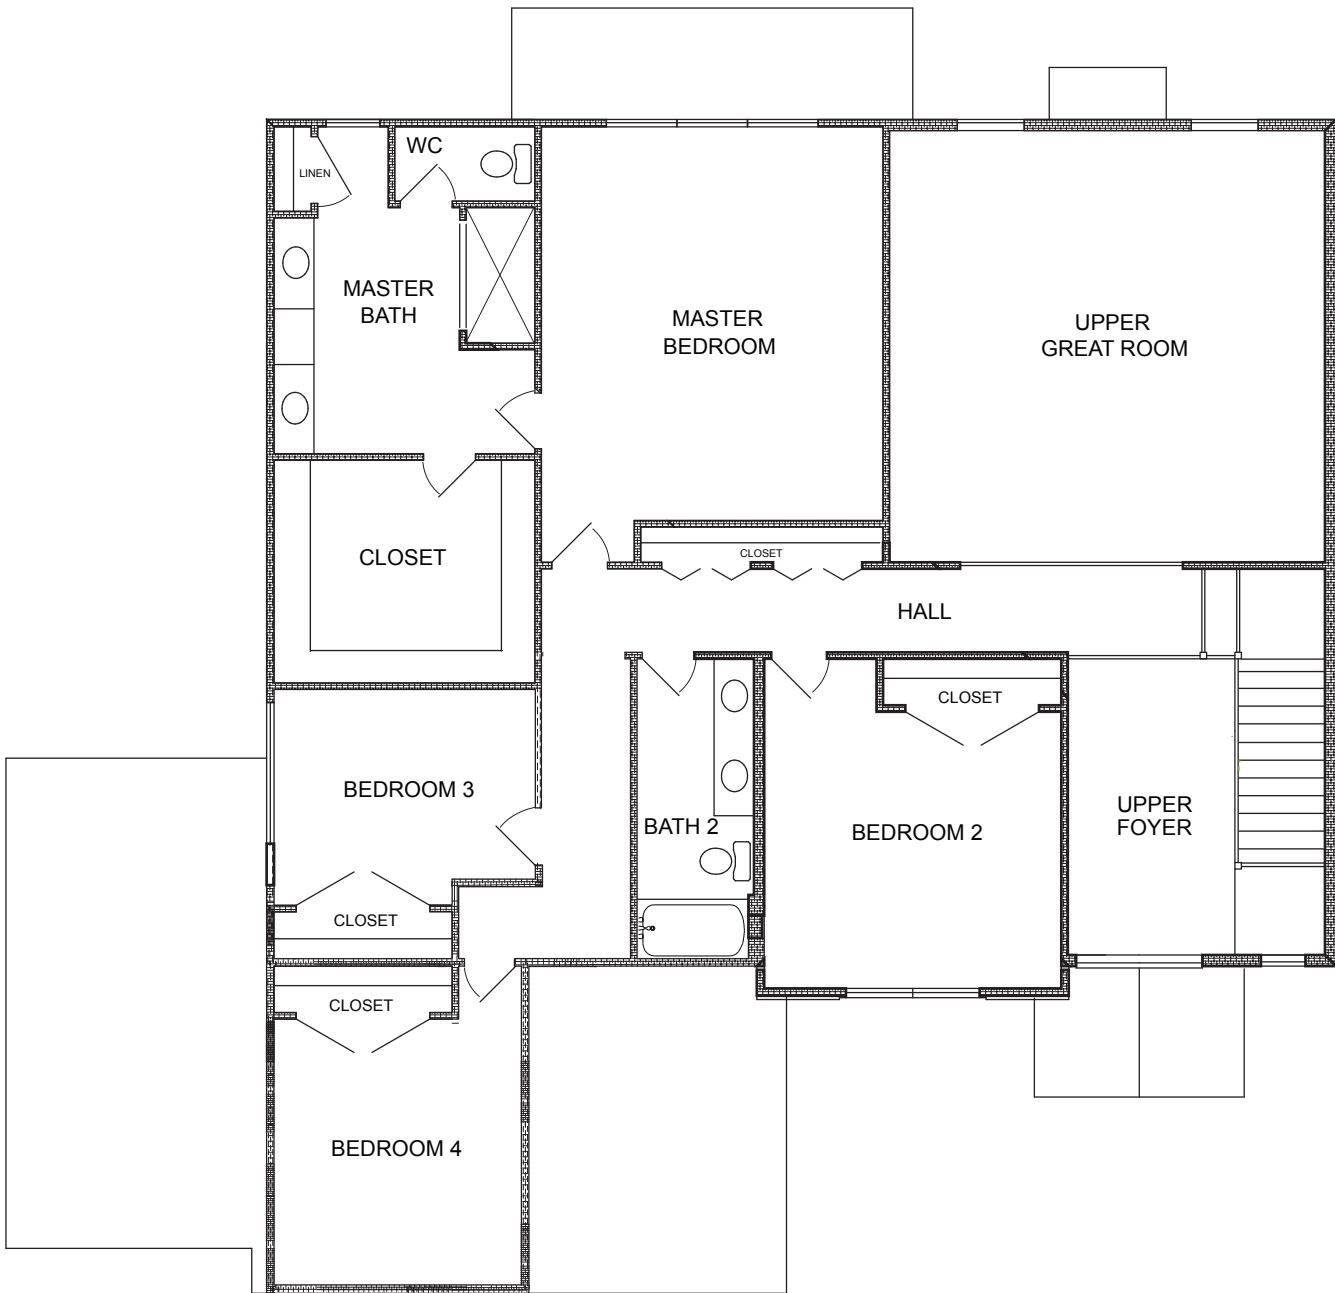

KINGSTON HOME

COLONIAL HOME
TOTAL 3,255 SF

FIRST FLOOR LEVEL
1,730 SF

KINGSTON HOME

COLONIAL HOME
TOTAL 3,255 SF

SECOND FLOOR LEVEL
1,525 SF