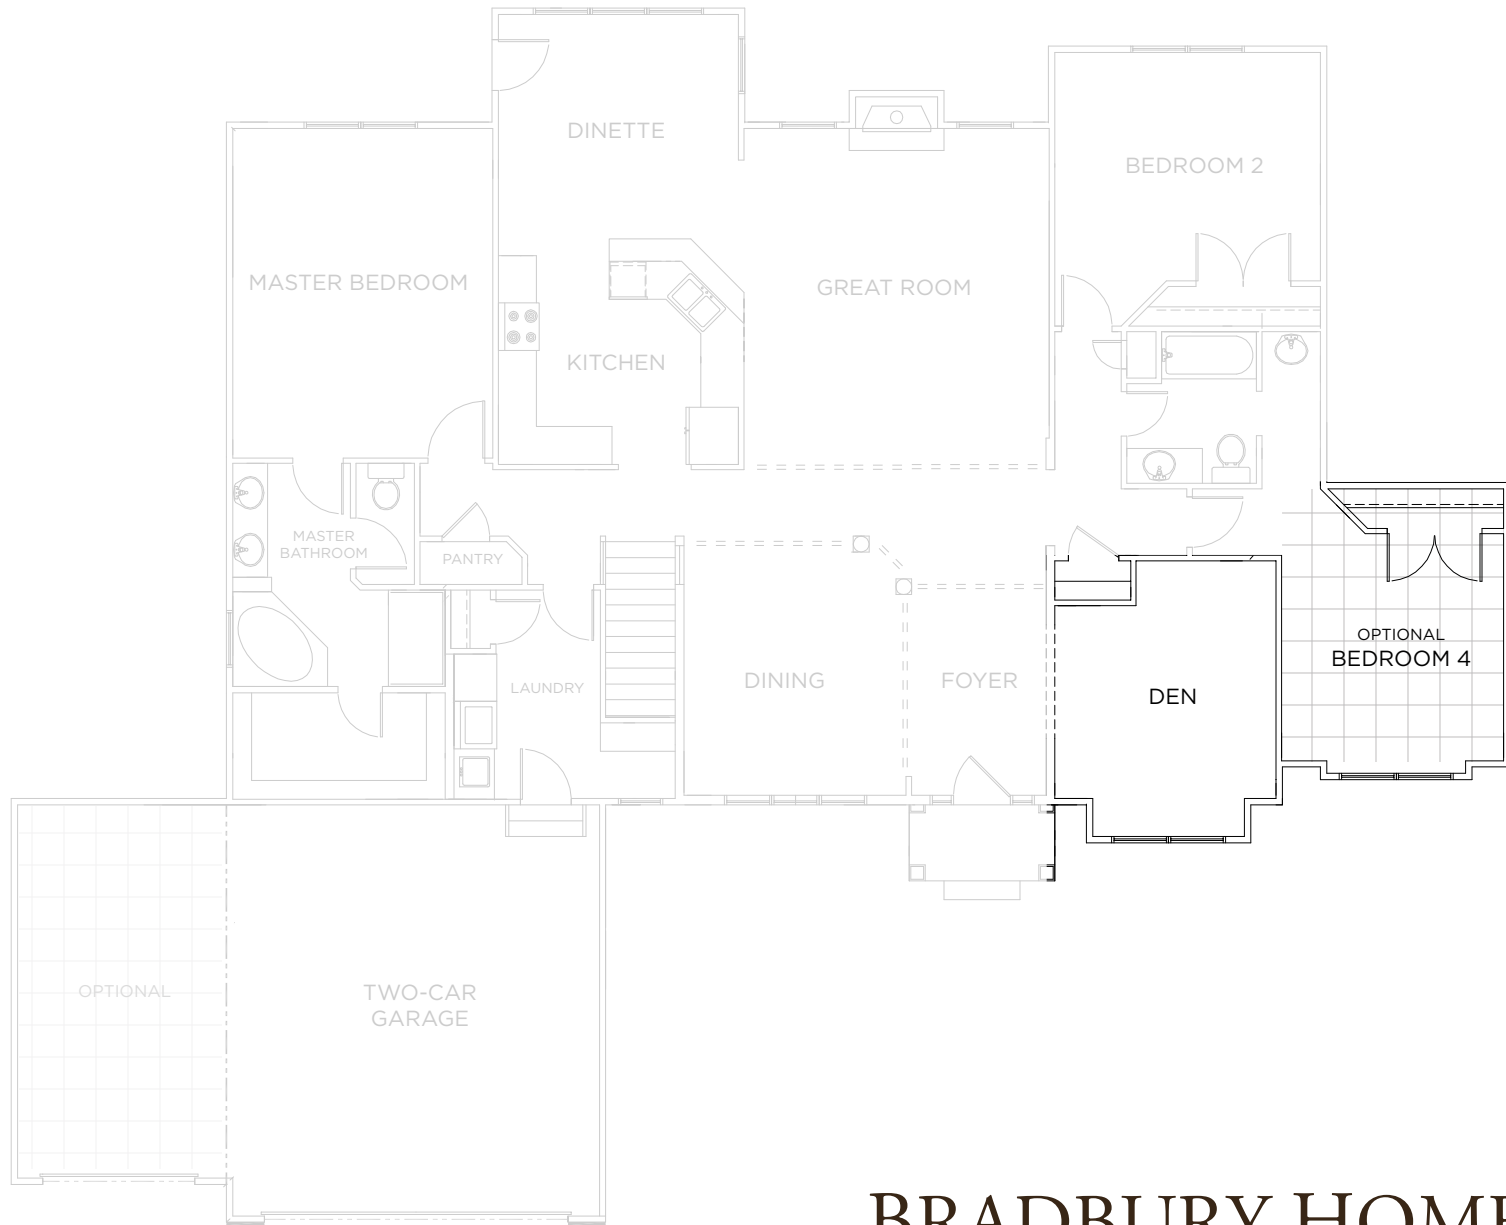

GROUND FLOOR LEVEL

BRADBURY HOME

RANCH HOME
TOTAL: 1,973-2,349 SF

GROUND FLOOR LEVEL - ALTERNATIVE 4TH BEDROOM

BRADBURY HOME

RANCH HOME

TOTAL: 1,973-2,349 SF