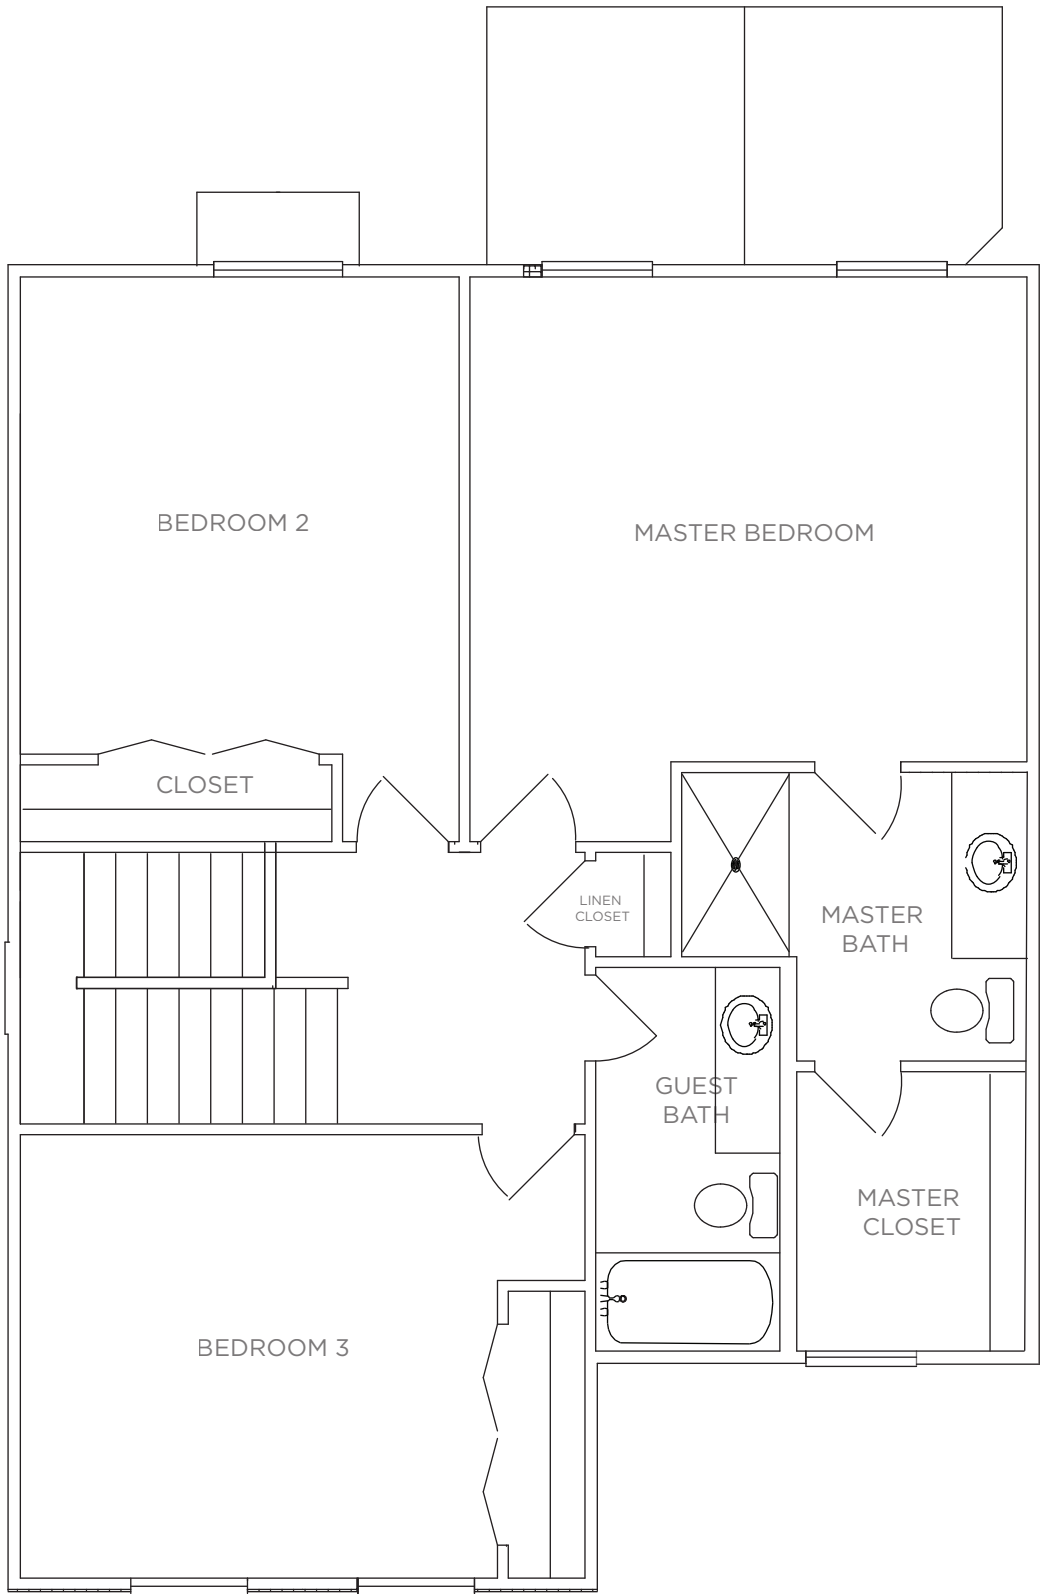

HILLCREST HOME

COLONIAL HOME
TOTAL 1,902 SF

FIRST FLOOR LEVEL
968 SF

HILLCREST HOME

COLONIAL HOME
TOTAL 1,902 SF

SECOND FLOOR LEVEL
934 SF