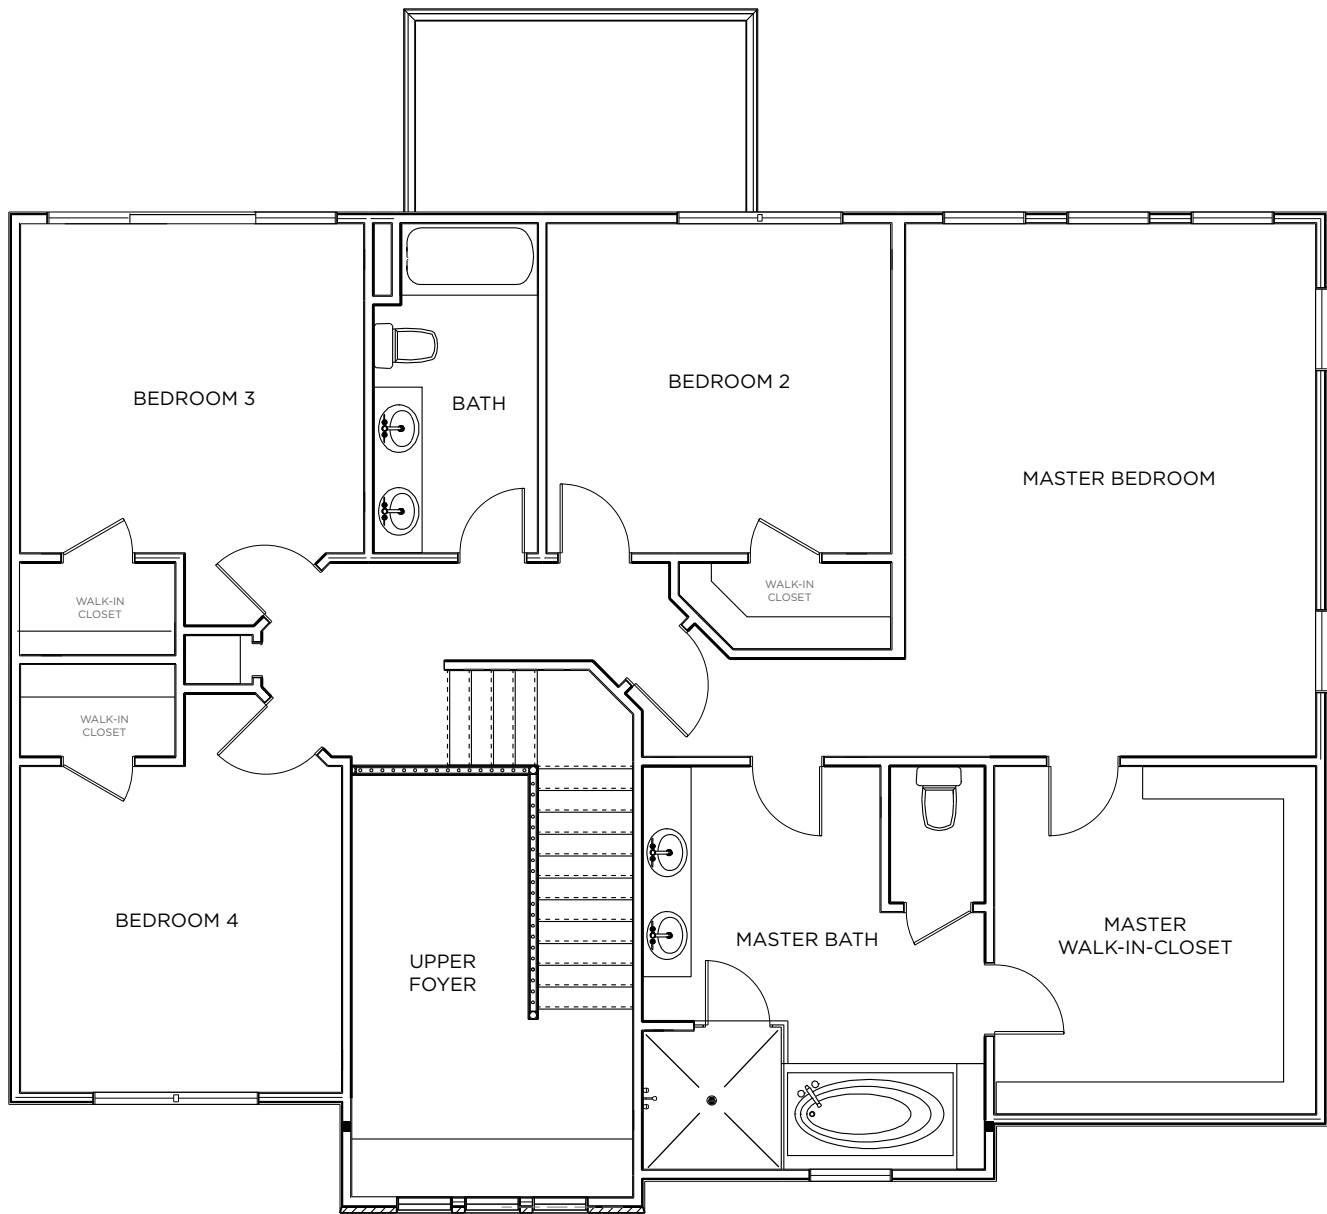

YORKSHIRE HOME

COLONIAL HOME

TOTAL 2,866 SF

FIRST FLOOR LEVEL

1,429 SF

YORKSHIRE HOME

COLONIAL HOME

TOTAL 2,866 SF

SECOND FLOOR LEVEL

1,437 SF